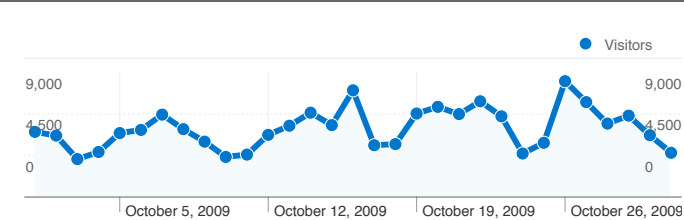

Site Usage

181,145 Visits

61.78% Bounce Rate

388,251 Pageviews

00:02:03 Avg. Time on Site

2.14 Pages/Visit

59.46% % New Visits

Visitors Overview

122,621 people visited this site

181,145 Visits

122,621 Absolute Unique Visitors

388,251 Pageviews

2.14 Average Pageviews

00:02:03 Time on Site

61.78% Bounce Rate

59.46% New Visits

Site Usage						
Visits	Pages/Visit	Avg. Time on Site	% New Visits	Bounce Rate		
181,145 % of Site Total: 100.00%	2.14 Site Avg: 2.14 (0.00%)	00:02:03 Site Avg: 00:02:03 (0.00%)	60.81% Site Avg: 59.46% (2.28%)	61.78% Site Avg: 61.78% (0.00%)		
Country/Territory	Visits	Pages/Visit	Avg. Time on Site	% New Visits	Bounce Rate	
United States	45,167	2.02	00:01:51	63.54%	64.53%	
United Kingdom	11,666	2.04	00:01:55	61.03%	60.33%	
France	10,292	3.05	00:02:25	59.54%	53.50%	
Germany	8,829	2.22	00:02:12	55.73%	59.41%	
India	6,681	2.13	00:02:29	73.30%	60.84%	
Japan	6,329	1.96	00:01:37	56.74%	57.51%	
Canada	6,324	1.94	00:01:36	60.90%	64.42%	
Brazil	6,262	2.18	00:02:22	62.76%	60.28%	
Italy	4,981	2.17	00:02:09	58.00%	59.93%	

Russia	4,610	2.39	00:02:05	47.68%	58.70%
1 - 10 of 188					

Build Internet! Content Overview

Oct 1, 2009 - Oct 31, 2009
Comparing to: Site

Pages on this site were viewed a total of 388,251 times

388,251 Pageviews