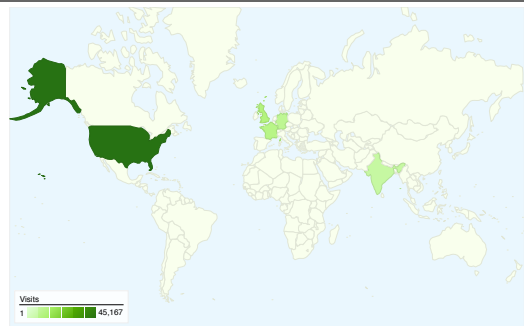

Site Usage

181,145 Visits

61.78% Bounce Rate

388,251 Pageviews

00:02:03 Avg. Time on Site

2.14 Pages/Visit

59.46% % New Visits

Visitors Overview

Visitors
122,621

Map Overlay world

Traffic Sources Overview

- **Referring Sites**
103,137.00 (56.94%)
- **Direct Traffic**
42,511.00 (23.47%)
- **Search Engines**
35,493.00 (19.59%)
- **Other**
4 (> 0.00%)

All traffic sources sent a total of 181,145 visits

23.47% Direct Traffic

56.94% Referring Sites

19.59% Search Engines

- **Referring Sites**
103,137.00 (56.94%)
- **Direct Traffic**
42,511.00 (23.47%)
- **Search Engines**
35,493.00 (19.59%)
- **Other**
4 (> 0.00%)

Site Usage						
Visits	Pages/Visit	Avg. Time on Site	% New Visits	Bounce Rate		
181,145 % of Site Total: 100.00%	2.14 Site Avg: 2.14 (0.00%)	00:02:03 Site Avg: 00:02:03 (0.00%)	60.81% Site Avg: 59.46% (2.28%)	61.78% Site Avg: 61.78% (0.00%)		
Country/Territory	Visits	Pages/Visit	Avg. Time on Site	% New Visits	Bounce Rate	
United States	45,167	2.02	00:01:51	63.54%	64.53%	
United Kingdom	11,666	2.04	00:01:55	61.03%	60.33%	
France	10,292	3.05	00:02:25	59.54%	53.50%	
Germany	8,829	2.22	00:02:12	55.73%	59.41%	
India	6,681	2.13	00:02:29	73.30%	60.84%	
Japan	6,329	1.96	00:01:37	56.74%	57.51%	
Canada	6,324	1.94	00:01:36	60.90%	64.42%	
Brazil	6,262	2.18	00:02:22	62.76%	60.28%	
Italy	4,981	2.17	00:02:09	58.00%	59.93%	