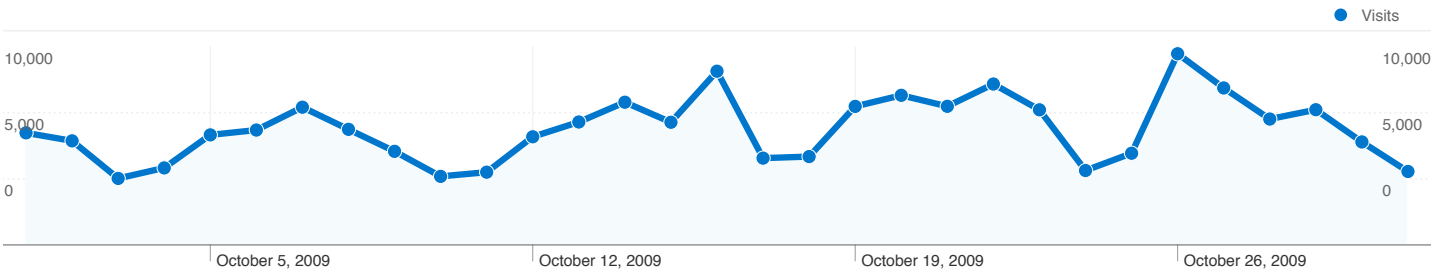

All traffic sources sent a total of 181,145 visits

23.47% Direct Traffic

56.94% Referring Sites

19.59% Search Engines

- **Referring Sites**
  103,137.00 (56.94%)
- **Direct Traffic**
  42,511.00 (23.47%)
- **Search Engines**
  35,493.00 (19.59%)
- **Other**
  4 (> 0.00%)

Top Traffic Sources

Sources	Visits	% visits	Keywords	Visits	% visits
(direct) ((none))	42,511	23.47%	montpellier danse	802	2.26%
google (organic)	34,552	19.07%	jquery menu	493	1.39%
speckyboy.com (referral)	5,332	2.94%	build internet	454	1.28%
ajaxrain.com (referral)	5,148	2.84%	band logos	341	0.96%
buildinternet.com (referral)	5,062	2.79%	jquery navigation	325	0.92%