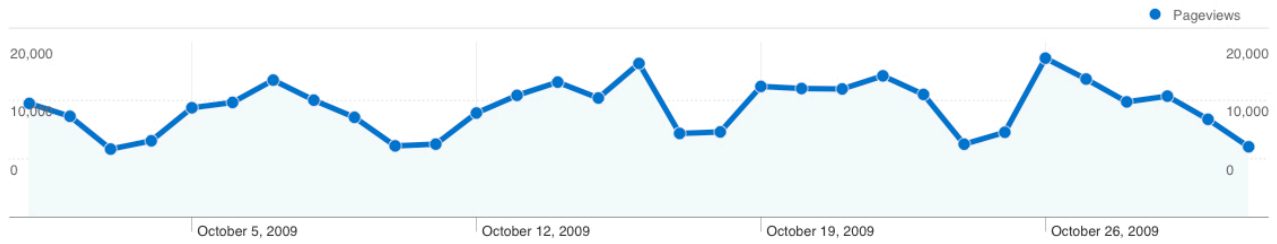

Build Internet! Content Overview

Oct 1, 2009 - Oct 31, 2009
Comparing to: Site

Pages on this site were viewed a total of 388,251 times

388,251 Pageviews

320,090 Unique Views

61.78% Bounce Rate