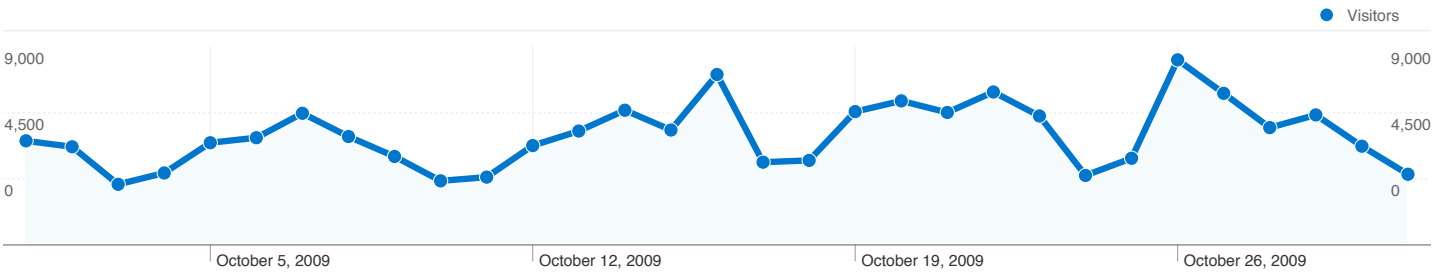

Site Usage

181,145 Visits

61.78% Bounce Rate

388,251 Pageviews

00:02:03 Avg. Time on Site

2.14 Pages/Visit

59.46% % New Visits

Visitors Overview

Visitors
122,621

Map Overlay world

Traffic Sources Overview

- **Referring Sites**
103,137.00 (56.94%)
- **Direct Traffic**
42,511.00 (23.47%)
- **Search Engines**
35,493.00 (19.59%)
- **Other**
4 (> 0.00%)

122,621 people visited this site

181,145 Visits

122,621 Absolute Unique Visitors

388,251 Pageviews

2.14 Average Pageviews

00:02:03 Time on Site

61.78% Bounce Rate

59.46% New Visits

Site Usage						
Visits	Pages/Visit	Avg. Time on Site	% New Visits	Bounce Rate		
181,145 % of Site Total: 100.00%	2.14 Site Avg: 2.14 (0.00%)	00:02:03 Site Avg: 00:02:03 (0.00%)	60.81% Site Avg: 59.46% (2.28%)	61.78% Site Avg: 61.78% (0.00%)		
Country/Territory	Visits	Pages/Visit	Avg. Time on Site	% New Visits	Bounce Rate	
United States	45,167	2.02	00:01:51	63.54%	64.53%	
United Kingdom	11,666	2.04	00:01:55	61.03%	60.33%	
France	10,292	3.05	00:02:25	59.54%	53.50%	
Germany	8,829	2.22	00:02:12	55.73%	59.41%	
India	6,681	2.13	00:02:29	73.30%	60.84%	
Japan	6,329	1.96	00:01:37	56.74%	57.51%	
Canada	6,324	1.94	00:01:36	60.90%	64.42%	
Brazil	6,262	2.18	00:02:22	62.76%	60.28%	
Italy	4,981	2.17	00:02:09	58.00%	59.93%	