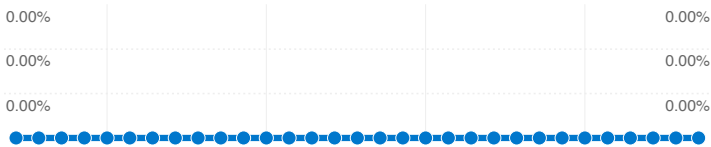

Top Traffic Sources

Sources	Visits	% visits	Keywords	Visits	% visits
(direct) ((none))	42,511	23.47%	montpellier danse	802	2.26%
google (organic)	34,552	19.07%	jquery menu	493	1.39%
speckyboy.com (referral)	5,332	2.94%	build internet	454	1.28%
ajaxrain.com (referral)	5,148	2.84%	band logos	341	0.96%
buildinternet.com (referral)	5,062	2.79%	jquery navigation	325	0.92%

Visitors completed 0 goal conversions

0 conversions, Goal 1: RSS Subscribers

Goal Performance

Goal Conversion Rate

Goal Conversion Rate
0.00%

Total Goal Value

Total Goal Value
\$0.00

181,145 visits came from 188 countries/territories