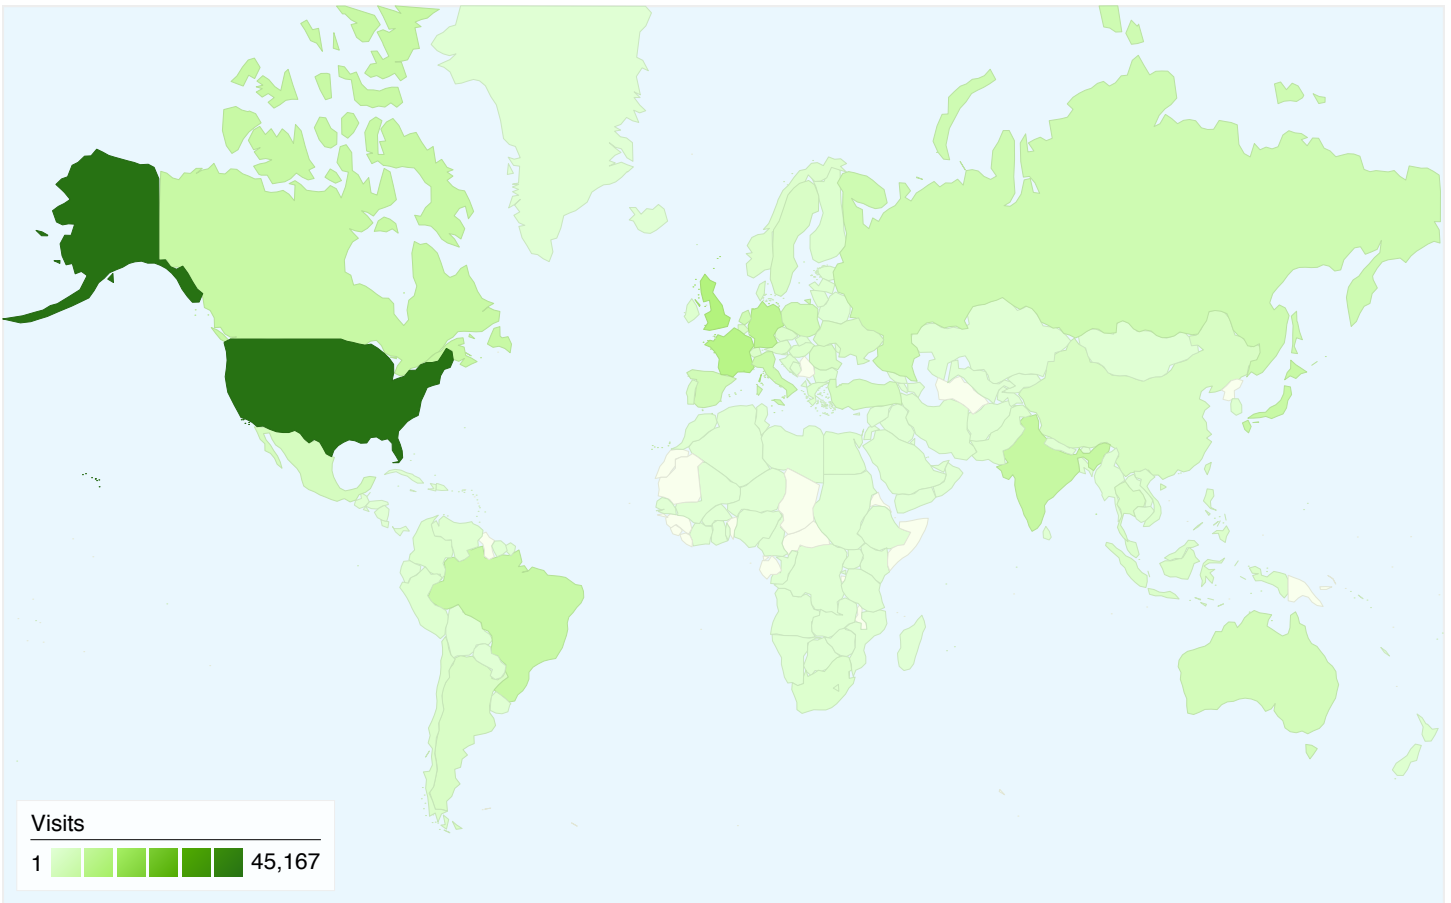

Visitors
122,621

Map Overlay world

Traffic Sources Overview

- **Referring Sites**
103,137.00 (56.94%)
- **Direct Traffic**
42,511.00 (23.47%)
- **Search Engines**
35,493.00 (19.59%)
- **Other**
4 (> 0.00%)

All traffic sources sent a total of 181,145 visits

23.47% Direct Traffic

56.94% Referring Sites

19.59% Search Engines

- **Referring Sites**
103,137.00 (56.94%)
- **Direct Traffic**
42,511.00 (23.47%)
- **Search Engines**
35,493.00 (19.59%)
- **Other**
4 (> 0.00%)

Visitors completed 0 goal conversions

0 conversions, Goal 1: RSS Subscribers

Goal Performance

Goal Conversion Rate

Goal Conversion Rate
0.00%

Total Goal Value

Total Goal Value
\$0.00

181,145 visits came from 188 countries/territories

Site Usage						
Visits	Pages/Visit	Avg. Time on Site	% New Visits	Bounce Rate		
181,145 % of Site Total: 100.00%	2.14 Site Avg: 2.14 (0.00%)	00:02:03 Site Avg: 00:02:03 (0.00%)	60.81% Site Avg: 59.46% (2.28%)	61.78% Site Avg: 61.78% (0.00%)		
Country/Territory	Visits	Pages/Visit	Avg. Time on Site	% New Visits	Bounce Rate	
United States	45,167	2.02	00:01:51	63.54%	64.53%	
United Kingdom	11,666	2.04	00:01:55	61.03%	60.33%	
France	10,292	3.05	00:02:25	59.54%	53.50%	
Germany	8,829	2.22	00:02:12	55.73%	59.41%	
India	6,681	2.13	00:02:29	73.30%	60.84%	
Japan	6,329	1.96	00:01:37	56.74%	57.51%	
Canada	6,324	1.94	00:01:36	60.90%	64.42%	
Brazil	6,262	2.18	00:02:22	62.76%	60.28%	
Italy	4,981	2.17	00:02:09	58.00%	59.93%	